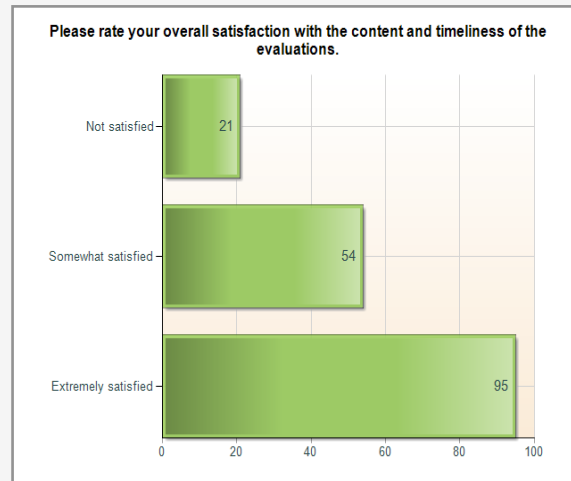

RAGE PLAYERS and PARENTS SURVEY: 2009 Season : Evaluations and Feedback

Evaluations

Feedback Given

Next Year

RAGE PLAYERS and PARENTS SURVEY: 2009 Season : The Club regards effective communications as vital to our success. Please rate our overall efforts.