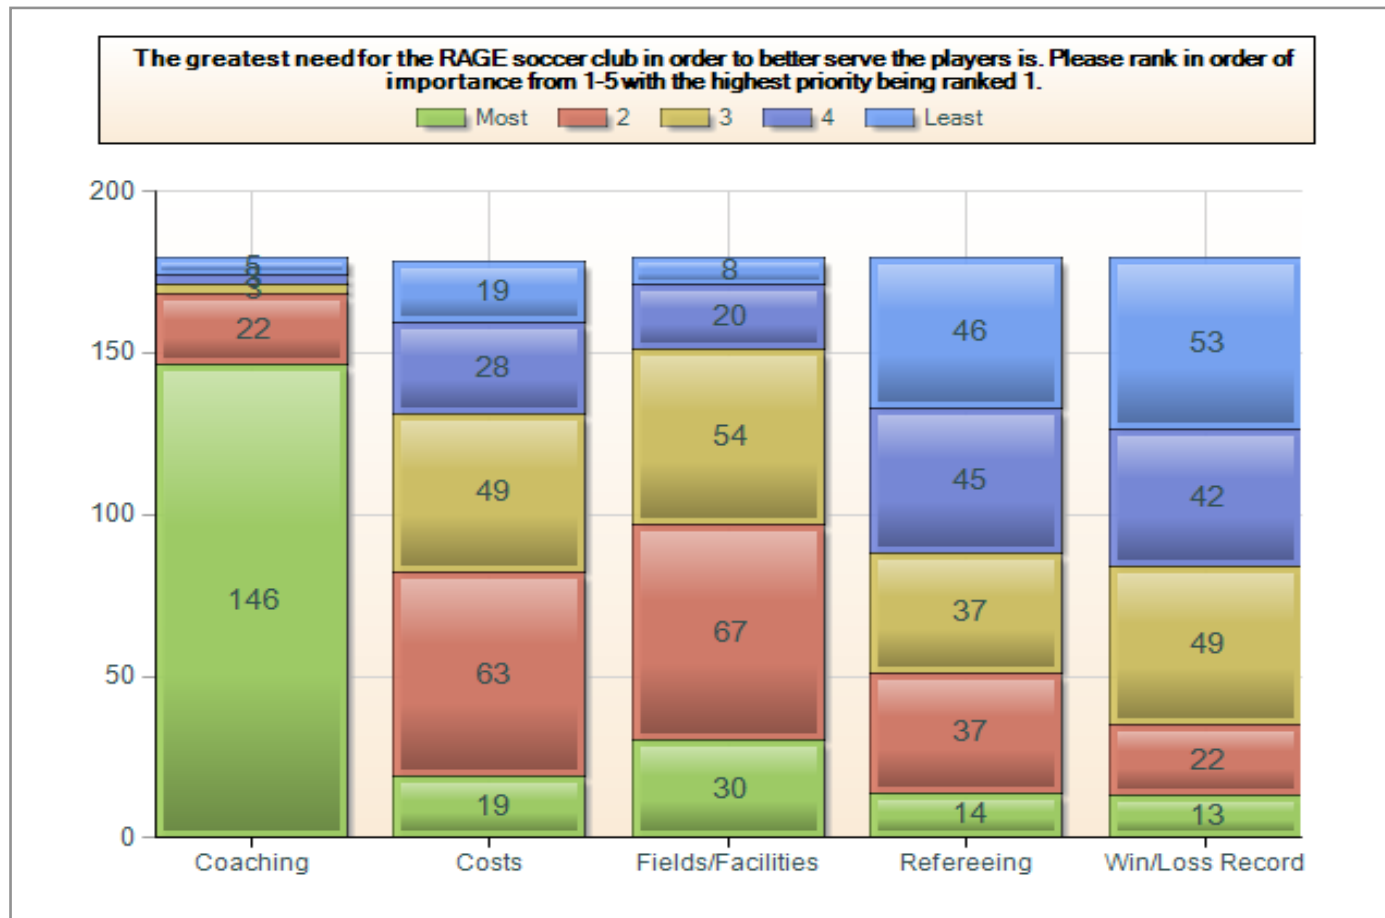

RAGE PLAYERS and PARENTS SURVEY: 2009 Season : Evaluations and Feedback

Evaluations

Feedback Given

Next Year

RAGE PLAYERS and PARENTS SURVEY: 2009 Season : The Club regards effective communications as vital to our success. Please rate our overall efforts.

RAGE PLAYERS and PARENTS SURVEY: 2009 Season : The greatest need for the RAGE soccer club in order to better serve the players is. Please rank i ...

RAGE PLAYERS and PARENTS SURVEY: 2009 Season : How likely is it that your daughter will play soccer again for the RAGE club.