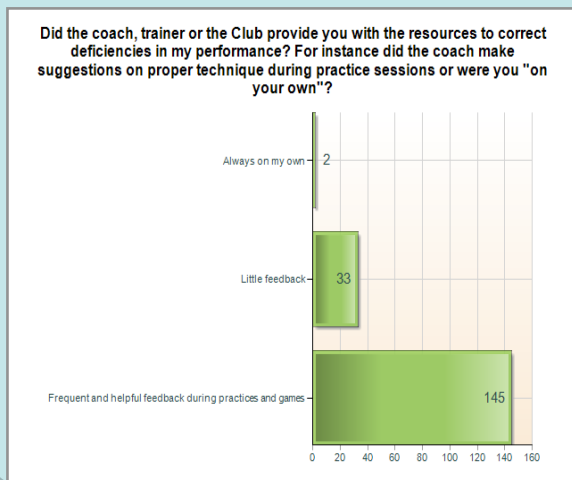

RAGE Competitive Player and Parent Survey

Fall, 2009

RAGE PLAYERS and PARENTS SURVEY: 2009 Season : Response Rates

	Responses	% of Total (490 competitive Players)
Completes	189	38%
Partials	91	19%
Combined	280	57%
Least #	2	
Most #	19	
Avg/Team	6	

RAGE PLAYERS and PARENTS SURVEY: 2009 Season : Evaluations and Feedback

Evaluations

Feedback Given

Next Year

RAGE PLAYERS and PARENTS SURVEY: 2009 Season : The Club regards effective communications as vital to our success. Please rate our overall efforts.

RAGE PLAYERS and PARENTS SURVEY: 2009 Season : The greatest need for the RAGE soccer club in order to better serve the players is. Please rank i ...

RAGE PLAYERS and PARENTS SURVEY: 2009 Season : How likely is it that your daughter will play soccer again for the RAGE club.