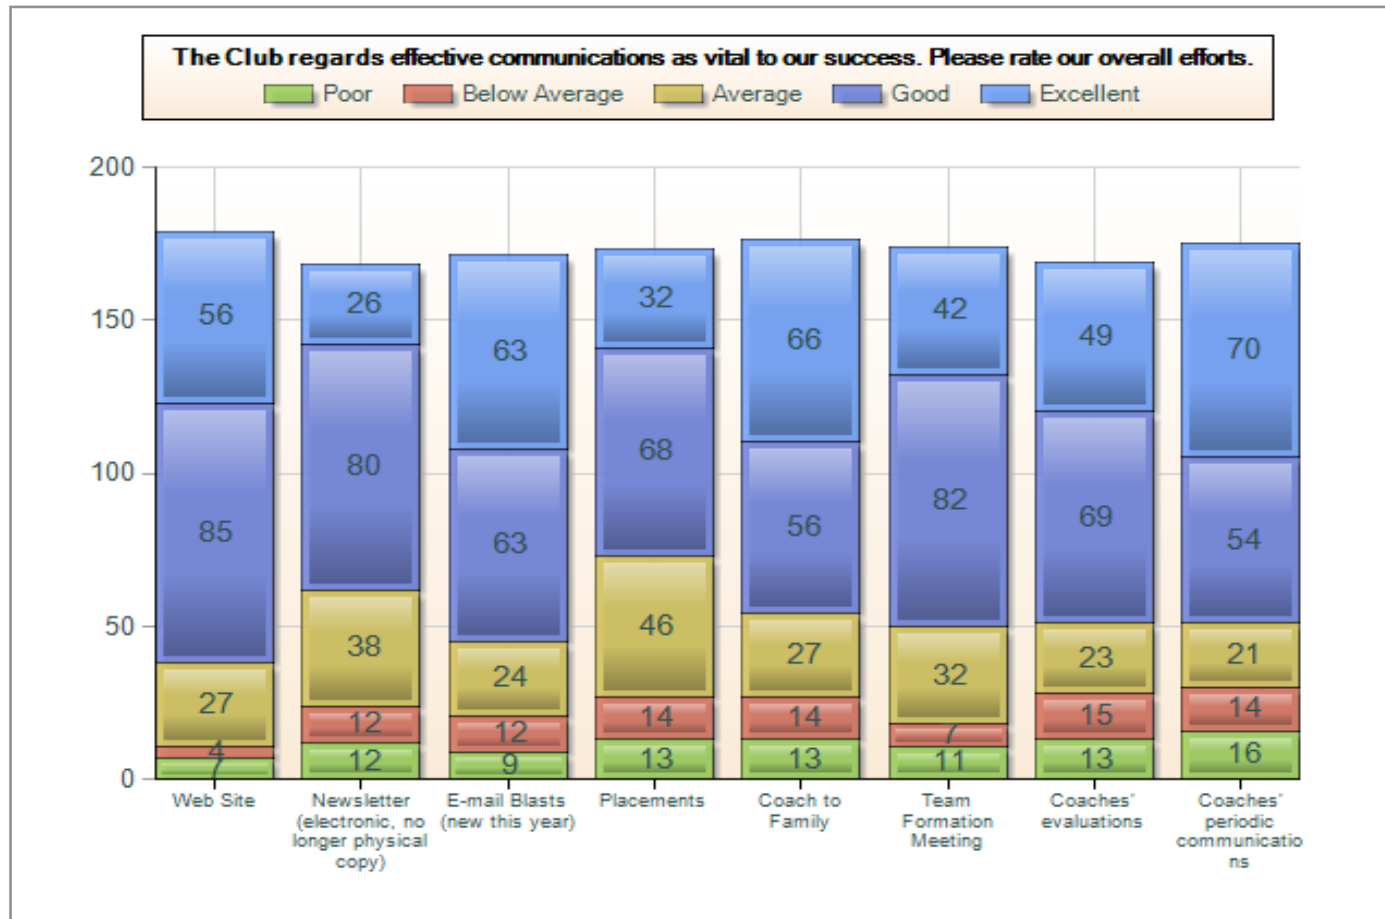

RAGE PLAYERS and PARENTS SURVEY: 2009 Season : Evaluations and Feedback

Evaluations

Feedback Given

Next Year

RAGE PLAYERS and PARENTS SURVEY: 2009 Season : The Club regards effective communications as vital to our success. Please rate our overall efforts.

RAGE PLAYERS and PARENTS SURVEY: 2009 Season : The greatest need for the RAGE soccer club in order to better serve the players is. Please rank i ...

RAGE PLAYERS and PARENTS SURVEY: 2009 Season : How likely is it that your daughter will play soccer again for the RAGE club.