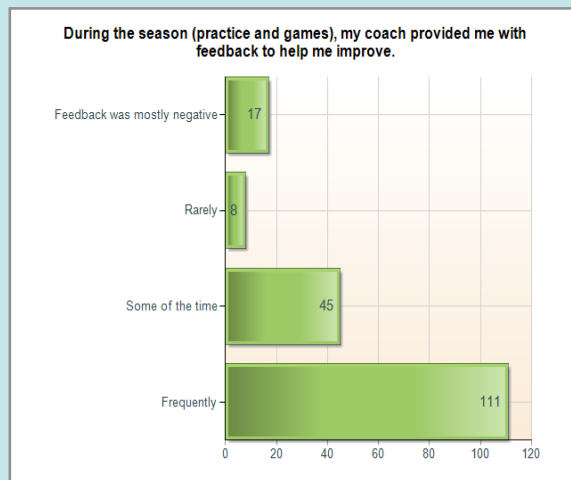

RAGE Competitive Player and Parent Survey

Fall, 2009

RAGE PLAYERS and PARENTS SURVEY: 2009 Season : Response Rates

	Responses	% of Total (490 competitive Players)
Completes	189	38%
Partials	91	19%
Combined	280	57%
Least #	2	
Most #	19	
Avg/Team	6	

RAGE PLAYERS and PARENTS SURVEY: 2009 Season : Evaluations and Feedback

Evaluations

Feedback Given

Next Year

RAGE PLAYERS and PARENTS SURVEY: 2009 Season : The Club regards effective communications as vital to our success. Please rate our overall efforts.

RAGE PLAYERS and PARENTS SURVEY: 2009 Season : The greatest need for the RAGE soccer club in order to better serve the players is. Please rank i ...

RAGE PLAYERS and PARENTS SURVEY: 2009 Season : How likely is it that your daughter will play soccer again for the RAGE club.