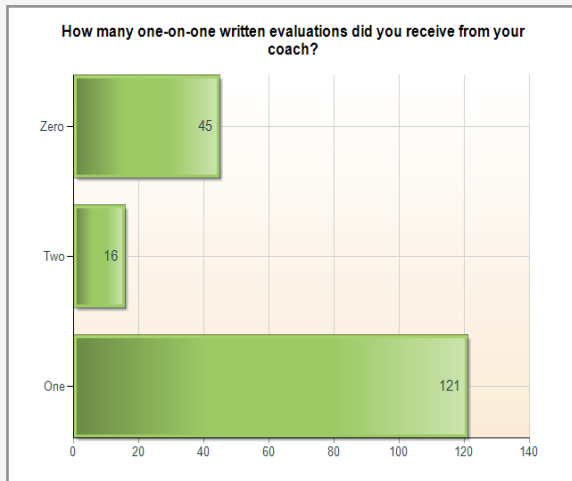

RAGE Competitive Player and Parent Survey

Fall, 2009

RAGE PLAYERS and PARENTS SURVEY: 2009 Season : Response Rates

	Responses	% of Total (490 competitive Players)
Completes	189	38%
Partials	91	19%
Combined	280	57%
Least #	2	
Most #	19	
Avg/Team	6	

RAGE PLAYERS and PARENTS SURVEY: 2009 Season : Evaluations and Feedback

Evaluations

Feedback Given

Next Year

RAGE PLAYERS and PARENTS SURVEY: 2009 Season : The Club regards effective communications as vital to our success. Please rate our overall efforts.